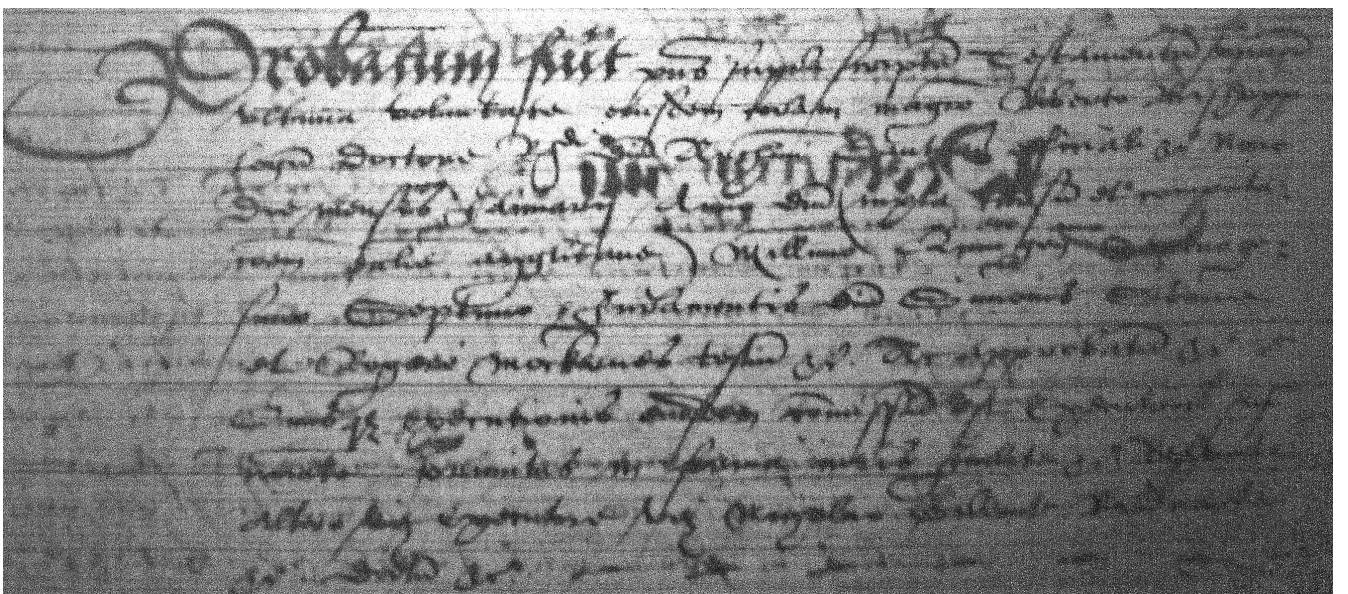

<http://wills.canterbury-cathedral.org/>

Type	Surnames	Forenames	Places	Made	Probate	Register ref.	Original ref.
All	Spencer Fuzzy: <input checked="" type="checkbox"/>	Sylvester	Places	Made	Probate	Register ref.	Original ref.
Will	Spencer	Sylvester	St. Lawrence...	1577	1577	PRC/17/43/61a	PRC/16/69 S/3

source Margaret Taylor  
courtesy of Pat & Sheila

<http://freepages.genealogy.rootsweb.ancestry.com/~mtaylor/p60spencermockenes.htm>